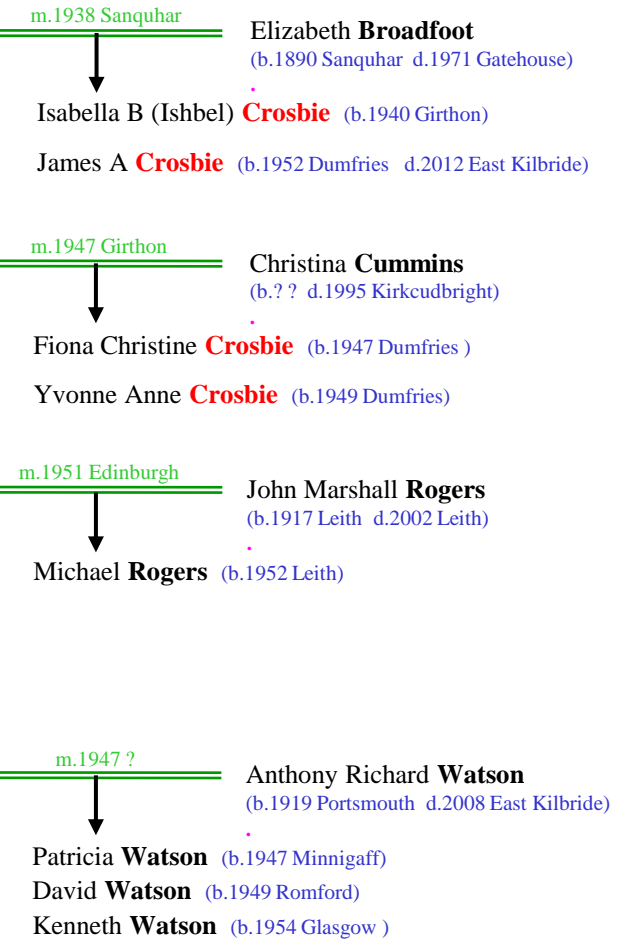

Jessie Aitken (b.1890 Sanquhar d.1971 Gatehouse)
m.1913 **Rerrick**